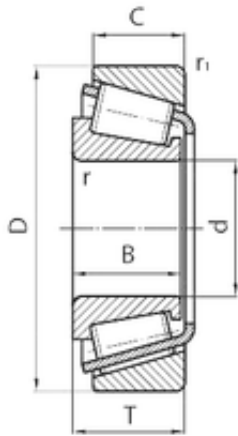

China abec 7 Bearings Supplier

good price timken taper roller bearing
KJLM104948/NP658549

Bearing No. KJLM104948/NP658549

Size	50x82x24.5 mm
Bore Diameter	50 mm
Outer Diameter	82 mm
Width	24,5 mm
d	50 mm
D	82 mm
T	24,5 mm
B	21,5 mm
C	20 mm

KJLM104948/NP658549 Bearing 2D drawings and 3D
CAD models