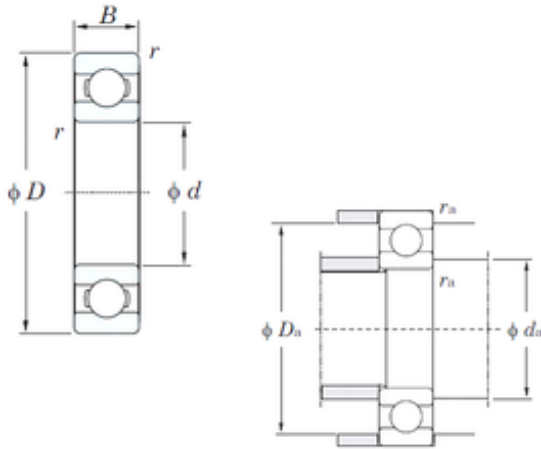

China abec 7 Bearings Supplier

6211 Bearing 2D drawings and 3D CAD models

SKF NSK NTN Koyo Ikc Twb 6211 Ball Bearings 6210 6208 6206 6205

Bearing No. 6211

Size	55x100x21 mm
Bore Diameter	55 mm
Outer Diameter	100 mm
Width	21 mm
d	55 mm
D	100 mm
B	21 mm
C	21 mm
r min.	1,5 mm
da min.	63 mm
Da max.	92 mm
ra max.	1,5 mm
Weight	0,607 Kg
Basic dynamic load rating (C)	43,4 kN
Basic static load rating (C0)	29,4 kN
(Grease) Lubrication Speed	6300 r/min
(Oil) Lubrication Speed	7600 r/min
Category	Single Row Ball Bearings
Inventory	2.0
Manufacturer Name	KOYO
Minimum Buy Quantity	N/A
Weight / Kilogram	0.661
EAN	0605790065484
Product Group	B00308
Enclosure	Open

China abec 7 Bearings Supplier

Precision Class	ABEC 1 ISO P0
Maximum Capacity / Filling Slot	No
Rolling Element	Ball Bearing
Snap Ring	No
Internal Special Features	No
Cage Material	Steel
Internal Clearance	C0-Medium
Inch - Metric	Metric
Long Description	55MM Bore; 100MM Outside Diameter; 21MM Outer Race Diameter; Open; Ball Bearing; ABEC 1 ISO P0; No Filling Slot; No Snap Ring; No Internal Special Features
Category	Single Row Ball Bearing
UNSPSC	31171504
Harmonized Tariff Code	8482.10.50.68
Noun	Bearing
Keyword String	Ball
Manufacturer URL	http://www.koyousa.com
Manufacturer Item Number	6211
Weight / LBS	1.457
Bore	2.165 Inch 55 Millimeter
Outside Diameter	3.937 Inch 100 Millimeter
Outer Race Width	0.827 Inch 21 Millimeter
Bearing No.	6211
r(min)	1.5
Cr	54.2
C0r	29.4
Cu	1.95
f0	14.4
Grease lub.	6300

China abec 7 Bearings Supplier

Oil lub.	7600
da(min)	63
Da(max)	92
ra(max)	1.5
(Refer.)Mass(kg)	0.607