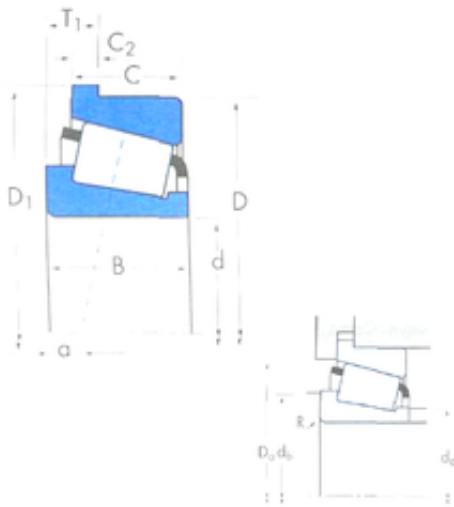

China abec 7 Bearings Supplier

TIMKEN bearing taper roller bearing 71450/71750B 114*190*48mm

Bearing No. 71450/71750B

71450/71750B Bearing 2D drawings and 3D CAD models

Bore Diameter	114,3 mm
Outer Diameter	198,3 mm
d	114,3 mm
D	190,5 mm
D1	198,3 mm
T1	20,638 mm
B	49,212 mm
C	34,925 mm
R	3,6 mm
r	3,3 mm
a -	6,6 mm
D1	198,323 mm
Da	171 mm
db	132 mm
C2	7,937 mm
da	125 mm
Weight	5,31 Kg
Basic dynamic load rating (C)	543 kN
Basic static load rating (C0)	543 kN
Limiting speed	2700 r/min
Factor (G1)	269,2
Factor (G2)	49,5
Factor (K)	1,4
Basic dynamic load rating (C90)	87,3