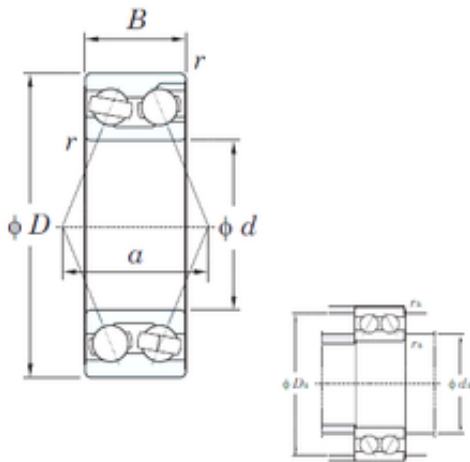

China abec 7 Bearings Supplier

3200 Bearing 2D drawings and 3D CAD models

SKF Koyo NTN NSK Ssr Double Row Angular
Contact Ball Bearing 3200 3201 3202 3203 3204
3205 3206 3207 3208 3209 3210 3211 3212 3213
3214 3215 3220

Bearing No. 3200

Size	10x30x14.3 mm
Bore Diameter	10 mm
Outer Diameter	30 mm
Width	14.3 mm
d	10 mm
D	30 mm
B	14.3 mm
C	14.3 mm
a	19.5 mm
r min.	0.6 mm
da min.	14.5 mm
Da max.	25.5 mm
ra max.	0.6 mm
Weight	0.052 Kg
Basic dynamic load rating (C)	7.35 kN
Basic static load rating (C0)	5.35 kN
(Grease) Lubrication Speed	15000 r/min
Bearing No.	3200
r(min)	0.6
Cr	9.15
C0r	5.35
Cu	0.280
Grease lub.	15000

China abec 7 Bearings Supplier

Oil lub.	20000
da(min)	14.5
da(max)	-
Da(max)	25.5
ra(max)	0.6
(Refer.)Mass(kg)	0.052