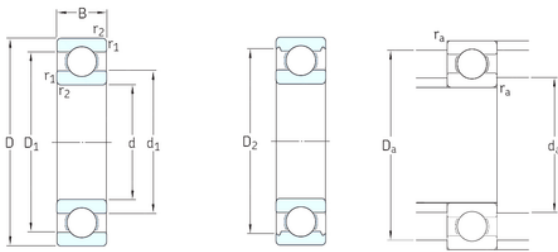

China abec 7 Bearings Supplier

SKF bearing catalog 6202 bearing price list 6202 bearing hot sale bearing 6202

Bearing No. 6202

6202 Bearing 2D drawings and 3D CAD models

Size	15x35x11 mm
Bore Diameter	15 mm
Outer Diameter	35 mm
Width	11 mm
d	15 mm
D	35 mm
B	11 mm
C	11 mm
d1	21,7 mm
r1 min.	0,6 mm
r2 min.	0,6 mm
D1	29 mm
D2	30,4 mm
da min.	19,2 mm
Da max.	30,8 mm
rc max.	0,6 mm
Weight	0,045 Kg
Basic dynamic load rating (C)	8,06 kN
Basic static load rating (C0)	3,75 kN
Fatigue load limit (Pu)	0,16
Reference speed	43000 r/min
Limiting speed	28000 r/min
Calculation factor (f0)	13
Category	Single Row Ball Bearings
Inventory	290.0

China abec 7 Bearings Supplier

Manufacturer Name	SKF
Minimum Buy Quantity	N/A
Weight / Kilogram	0.046
EAN	7316577090010
Product Group	B00308
Enclosure	Open
Precision Class	ABEC 1 ISO P0
Maximum Capacity / Filling Slot	No
Rolling Element	Ball Bearing
Snap Ring	No
Internal Special Features	No
Cage Material	Steel
Internal Clearance	C0-Medium
Inch - Metric	Metric
Long Description	15MM Bore; 35MM Outside Diameter; 11MM Outer Race Diameter; Open; Ball Bearing; ABEC 1 ISO P0; No Filling Slot; No Snap Ring; No Internal Special Features
Category	Single Row Ball Bearing
UNSPSC	31171504
Harmonized Tariff Code	8482.10.50.68
Noun	Bearing
Keyword String	Ball
Manufacturer URL	http://www.skf.com
Manufacturer Item Number	6202
Weight / LBS	0.1
Outer Race Width	0.433 Inch 11 Millimeter
Bore	0.591 Inch 15 Millimeter
Outside Diameter	1.378 Inch 35 Millimeter